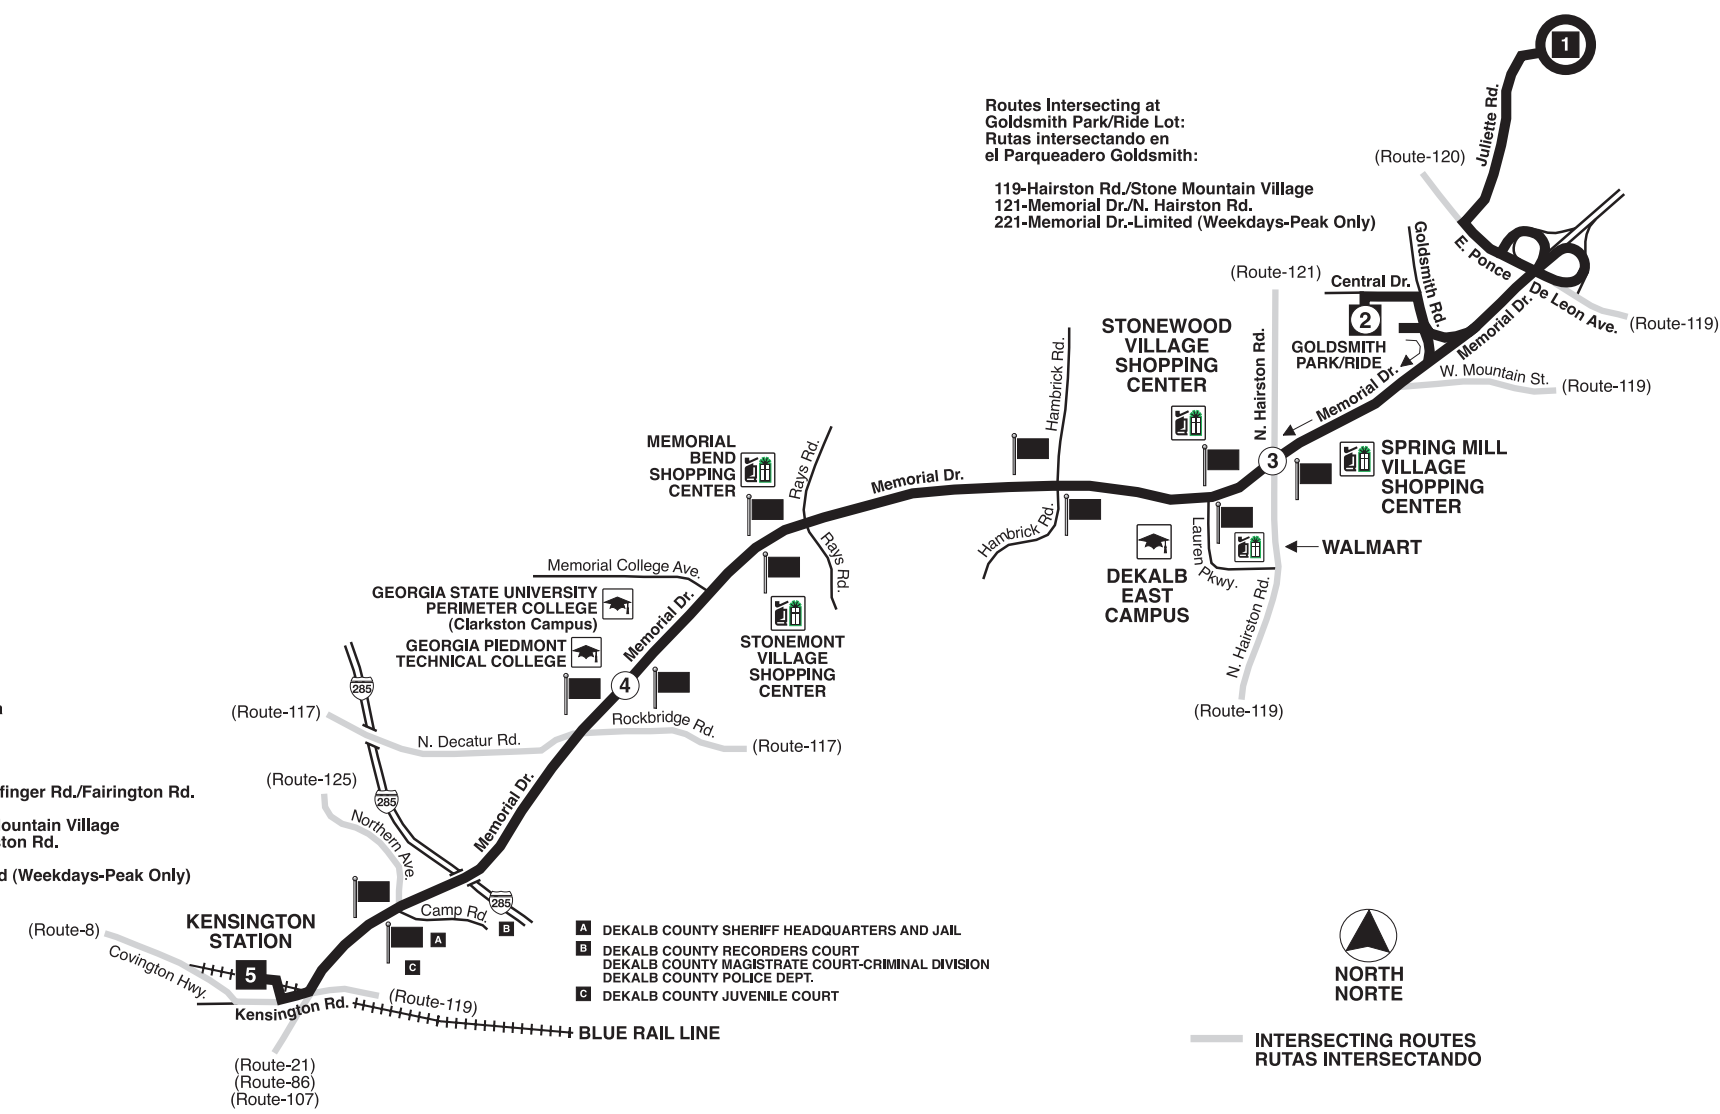

Routes Intersecting at Kensington Station:
Rutas Intersectando en la Estación Kensington:

- 8-North Druid Hills Rd.
- 21-Memorial Dr.
- 86-Peachcrest Rd./Snapfinger Rd./Fairington Rd.
- 107-Glenwood Rd.
- 119-Hairston Rd./Stone Mountain Village
- 121-Memorial Dr./N. Hairston Rd.
- 125-Clarkston/Northlake
- 221-Memorial Dr. - Limited (Weekdays-Peak Only)

Routes Intersecting at Goldsmith Park/Ride Lot:
Rutas Intersectando en el Parquedero Goldsmith:

- 119-Hairston Rd./Stone Mountain Village
- 121-Memorial Dr./N. Hairston Rd.
- 221-Memorial Dr.-Limited (Weekdays-Peak Only)

INTERSECTING ROUTES
RUTAS INTERSECTANDO